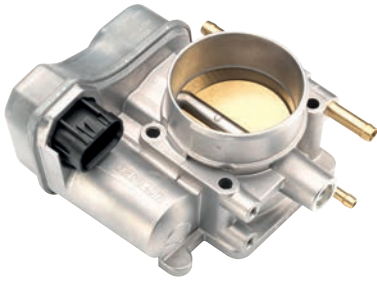

**A2C59513363**

**Throttle Valve (TV)**

- Diameter [mm] (T51): 80
- Accessories (T52): Without gasket (T55)
- Electronic (T70)
- Recommended accessories (T80): Gasket: Chrysler n/a

**CHRYSLER**

Misc.

**A2C59513627**

**Air Control Valve (ACV)**

- Diameter [mm] (T51): 52
- Accessories (T52): With gasket (T54)
- Electronic (T70)

**FORD**

FIESTA V (JH\_, JD\_); FIESTA VI; FOCUS II (DA\_); FOCUS II Saloon (DA\_); FOCUS II Estate (DA\_)

**A2C59513663**

**Throttle Valve (TV)**

- Diameter [mm] (T51): 64
- Accessories (T52): With gasket (T54)
- Electronic (T70)

**BMW**

5 GRAN TURISMO (F07); 5 (F10); 5 Touring (F11); 6 Convertible (F12); 6 Coupe (F13); 6 Gran Coupe (F06); 7 (F01, F02, F03, F04); X5 (E70); X6 (E71, E72)

**A2C59513664**

**Throttle Valve (TV)**

- Diameter [mm] (T51): 56
- Accessories (T52): Without gasket (T55)
- Electronic (T70)
- Recommended accessories (T89): Gasket: Opel/Vauxhall n/a

**OPEL**

ASTRA H; ASTRA H Saloon; ASTRA H GTC; ASTRA H Estate; ASTRA H TwinTop;  
CORSA C (F08, F68); MERIVA; OMEGA B (25\_, 26\_, 27\_); OMEGA B Estate (21\_, 22\_, 23\_);  
SIGNUM; TIGRA TwinTop; VECTRA B Hatchback (38\_); VECTRA B (36\_); VECTRA B Estate (31\_);  
VECTRA C GTS; VECTRA C; VECTRA C Estate; ZAFIRA A (F75\_)