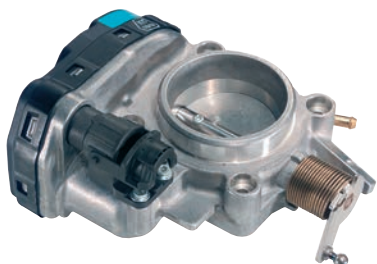

**MERCEDES-BENZ**

S-CLASS (W140)

**408-228-110-002Z**

**Throttle Valve (TV)**

- Diameter [mm] (T51): 56
- Accessories (T52): Without gasket (T55)
- Electronic (T70), Mechanical (T71)
- Recommended accessories (T80): Gasket: Mercedes-Benz n/a

**MERCEDES-BENZ**

C-CLASS (W202); C-CLASS Estate (S202); CLK (C208); CLK Convertible (A208); E-CLASS (W210); E-CLASS Estate (S210); SLK (R170)

**408-228-210-002Z**

**Throttle Valve (TV)**

- Diameter [mm] (T51): 70
- Accessories (T52): Without gasket (T55)
- Electronic (T70), Mechanical (T71)
- Recommended accessories (T80): Gasket: Mercedes-Benz n/a

**MERCEDES-BENZ**

E-CLASS (W210); S-CLASS (W140); SL (R129); G-CLASS (W463)

**408-229-111-001Z**

**Throttle Valve (TV)**

- Diameter [mm] (T51): 56
- Accessories (T52): Without gasket (T55)
- Electronic (T70), Mechanical (T71)
- Recommended accessories (T80): Gasket: Mercedes-Benz n/a