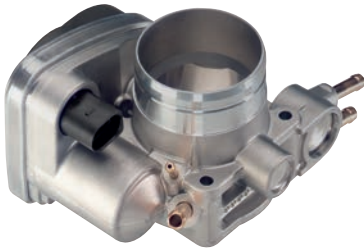

408-238-223-003Z

Throttle Valve (TV)

- Diameter [mm] (T51): 50
- Accessories (T52): Without gasket (T55)
- Electronic (T70)
- Recommended accessories (T80): Gasket: VW 058 133 557 und/and VW 058 131 547 D

AUDI

A4 (8D2, B5); A4 Avant (8D5, B5); A4 (8E2, B6); A4 Avant (8E5, B6); A4 (8EC, B7); A4 Avant (8ED, B7)

SEAT

EXEO (3R2); EXEO ST (3R5)