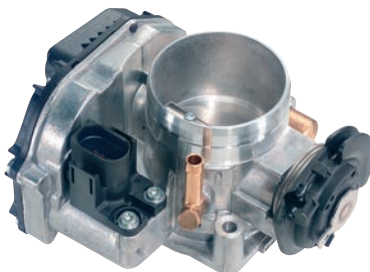

**408-237-111-003Z**

**Throttle Valve (TV)**

- Diameter [mm] (T51): 56
- Accessories (T52): Without gasket (T55)
- Electronic (T70), Mechanical (T71)
- Recommended accessories (T80): Gasket: VW n/a

**SEAT**

ALHAMBRA (7V8, 7V9)

**VW**

SHARAN (7M8, 7M9, 7M6)

**408-237-111-004Z**

**Throttle Valve (TV)**

- Diameter [mm] (T51): 56
- Accessories (T52): Without gasket (T55)
- Electronic (T70), Mechanical (T71)
- Recommended accessories (T80): Gasket: VW n/a

**VW (Mexico)**

Misc.

**408-237-111-005Z**

**Throttle Valve (TV)**

- Diameter [mm] (T51): 56
- Accessories (T52): Without gasket (T55)
- Electronic (T70), Mechanical (T71)
- Recommended accessories (T80): Gasket: VDO A2C59516940 (VW 028 129 748)

**VW**

TRANSPORTER IV Bus (70XB, 70XC, 7DB, 7DW); TRANSPORTER IV Box (70XA);  
TRANSPORTER IV Platform/Chassis (70XD)

**408-237-111-008Z**

**Throttle Valve (TV)**

- Diameter [mm] (T51): 56
- Accessories (T52): Without gasket (T55)
- Electronic (T70), Mechanical (T71)
- Recommended accessories (T80): Gasket: VW n/a