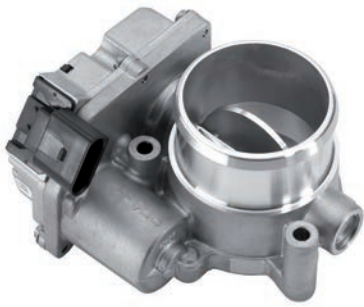

A2C59515171

Air Control Valve (ACV)

- Diameter [mm] (T51): 57
- Accessories (T52): With gasket (T54)
- Electronic (T70)

HYUNDAI

GRANDEUR (TG); i30 (FD); i30 CW (FD); SANTA FÉ I (SM); SANTA FÉ II (CM); SONATA V (NF); TUCSON (JM)

KIA

Misc.