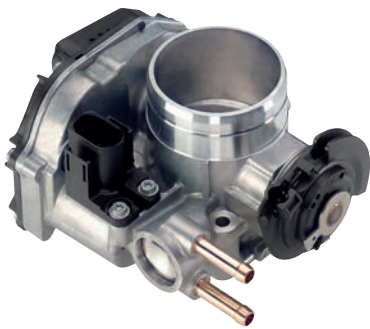

POLO (6N1)

**408-237-111-002Z**

**Throttle Valve (TV)**

- Diameter [mm] (T51): 56
- Accessories (T52): Without gasket (T55)
- Electronic (T70), Mechanical (T71)
- Recommended accessories (T80): Gasket: VW n/a

**408-237-111-003Z**

**Throttle Valve (TV)**

- Diameter [mm] (T51): 56
- Accessories (T52): Without gasket (T55)
- Electronic (T70), Mechanical (T71)
- Recommended accessories (T80): Gasket: VW n/a

**SEAT**