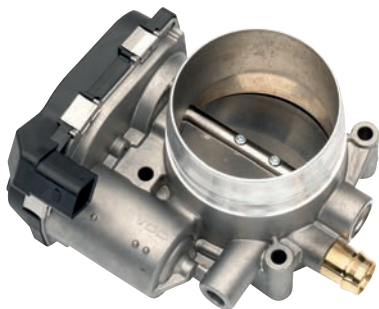

**A2C59512938**

**Air Control Valve (ACV)**

- Diameter [mm] (T51): 57
- Accessories (T52): With gasket (T54)
- Electronic (T70)

**AUDI**

A6 (4F2, C6); A6 Avant (4F5, C6); A6 Allroad (4FH, C6); A8 (4E\_); Q7 (4L)

**VW**

TOUAREG (7LA, 7L6, 7L7)

**A2C59512939****Air Control Valve (ACV)**

- Diameter [mm] (T51): 44
- Accessories (T52): Without gasket (T55)
- Electronic (T70)
- Recommended accessories (T80): Gasket: Renault n/a

**SUZUKI**

Misc.

**A2C59513206****Throttle Valve (TV)**

- Diameter [mm] (T51): 76
- Accessories (T52): With gasket (T54)
- Electronic (T70)

**BMW**

1 Coupe (E82); 1 Convertible (E88); 3 (E90); 3 Touring (E91); 3 Coupe (E92); 3 Convertible (E93);  
7 (F01, F02, F03, F04); X6 (E71, E72); Z4 (E89)