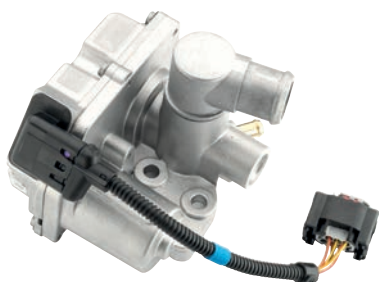

A2C59511701

Air Control Valve (ACV)

- Diameter [mm] (T51): 20
- Electronic (T70)
- Gasket is not required

BMW

5 (E60); 5 Touring (E61); 6 (E63); 6 Convertible (E64)