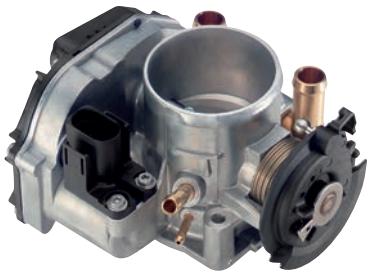

408-237-210-001Z

Throttle Valve (TV)

- Diameter [mm] (T51): 56
- Accessories (T52): Without gasket (T55)
- Electronic (T70), Mechanical (T71)
- Recommended accessories (T80): Gasket: VW n/a

AUDI

A4 (8D2, B5); A4 Avant (8D5, B5)