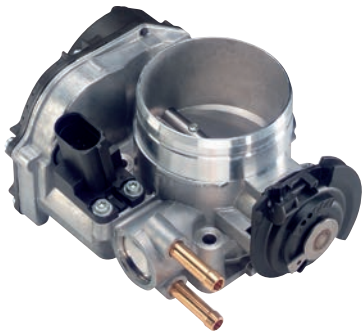

**SKODA**

OCTAVIA (1U2)

**VW**

BORA (1J2); GOLF IV (1J1)

**408-236-111-007Z**

**Throttle Valve (TV)**

- Diameter [mm] (T51): 56
- Accessories (T52): Without gasket (T55)
- Electronic (T70), Mechanical (T71)
- Recommended accessories (T80): Gasket: VDO A2C59516940 (VW 028 129 748)

**SKODA**

OCTAVIA (1U2); OCTAVIA Combi (1U5)

**VW**

BORA (1J2); BORA Estate (1J6); GOLF IV (1J1); GOLF IV Variant (1J5); NEW BEETLE (9C1, 1C1)

**408-236-120-001Z**

**Throttle Valve (TV)**

- Diameter [mm] (T51): 68
- Accessories (T52): Without gasket (T55)
- Electronic (T70), Mechanical (T71)
- Recommended accessories (T80): Gasket: VW n/a

**SEAT**

TOLEDO II (1M2)

**VW**

BORA (1J2); GOLF IV (1J1); PASSAT (3B2)

**408-236-212-004Z**

**Throttle Valve (TV)**

- Diameter [mm] (T51): 56
- Accessories (T52): Without gasket (T55)
- Electronic (T70), Mechanical (T71)
- Recommended accessories (T80): Gasket: VW n/a