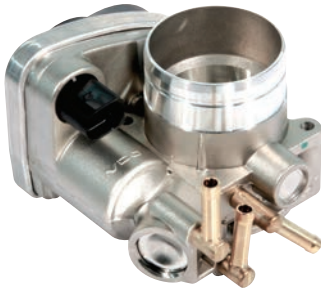

**408-238-323-008Z****Throttle Valve (TV)**

- Diameter [mm] (T51): 52
  - Accessories (T52): Without gasket (T55)
  - Electronic (T70)
  - Recommended accessories (T80): Gasket: VW 036 133 161 C [(+)
- SEAT Leon Toledo / VW Bora, Golf] oder/or VDO A2C59516947 (VW 036 133 073) [(+)
- SEAT Arosa Cordoba, Ibiza / SKODA Fabia VW Lupo, Polo]

**408-238-323-010Z****Throttle Valve (TV)**

- Diameter [mm] (T51): 52
- Accessories (T52): Without gasket (T55)
- Electronic (T70)
- Recommended accessories (T80): Gasket: VW 03C 133 073 B [(+) VW Polo] oder/or VDO A2C59516948 (VW 03C 133 073 A) [(+) VW Touran]

**VW**

POLO (9N\_); TOURAN (1T1, 1T2)

**408-238-323-011Z****Throttle Valve (TV)**

- Diameter [mm] (T51): 52
- Accessories (T52): Without gasket (T55)
- Electronic (T70)
- Recommended accessories (T80): Gasket: VDO A2C59516991 (VW 037 133 557 C) und/and 06A 131 547 Q (klein/small)

**408-238-323-014Z**

**Throttle Valve (TV)**

- Diameter [mm] (T51): 52
- Accessories (T52): Without gasket (T55)
- Electronic (T70)
- Recommended accessories (T80): Gasket: VDO A2C59516941 (VW 037 133 557 C)